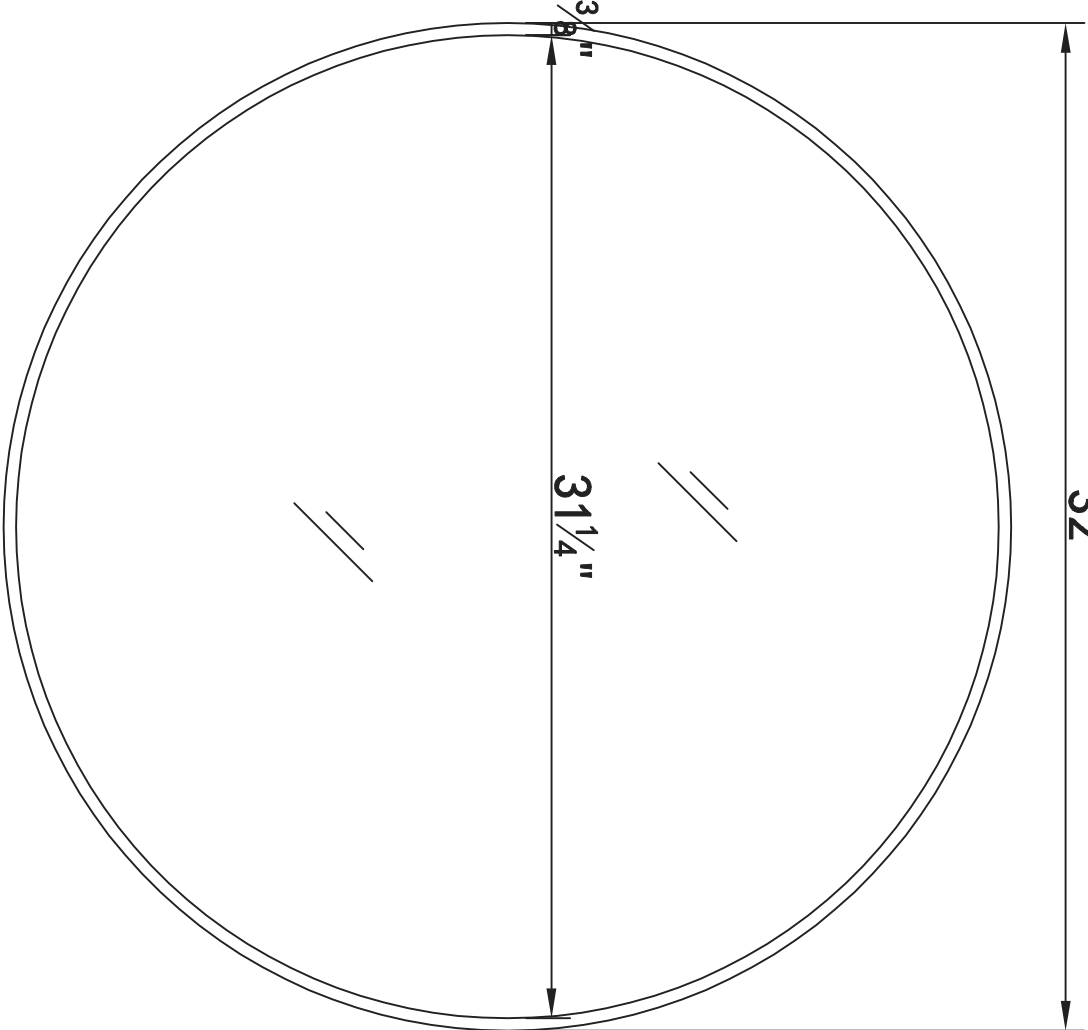

32"

31 1/4"

3/8"

Front view

32"

1"

Side view

DWG. NO.

MODEL NO:
MR4038BR

SPEC NO:

QUANTITY:

DATE:

CHECKED BY:

FOR PROPOSAL ONLY ALL
DIMENSIONS TO BE VERIFIED

PROJECT:

COLOR:

FINISH:

REVISIONS

1	
2	
3	
4	
5	
6	

 **ELEGANT**
FURNITURE & LIGHTING™

500-550 E. Erie Avenue

Philadelphia PA 19134

1-888-388-3390

Model #	MR4038BR	Product Type	Mirror	Product Width (in)	32	Product Depth (in)	1	Product Height (in)	32
Mirror Width	31.25"	Mirror Depth	0.16"	Mirror Height	31.25"	Frame Shape	Round	Orientation	Vertical and Horizontal
Frame finish	Brass	Frame material	Metal and MDF	Mounting / attachment type	Metal Inset hanger	Number of brackets	1	Beveled glass	Yes
Frameless	No	Package LENGTH	36.75	Package WIDTH	37.25	Package HEIGHT	4.5	Package Weight	44
Product weight	17.6	Shipment Type	Small Parcel						

DWG. NO.

MODEL NO: MR4038BR

SPEC NO:

QUANTITY:

DATE:

CHECKED BY:

FOR PROPOSAL ONLY ALL DIMENSIONS TO BE VERIFIED

PROJECT: