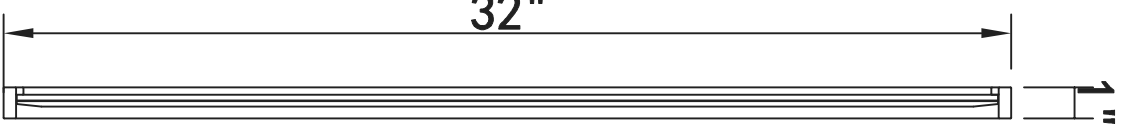

32"

31 1/4"

3/8"

Front view

32"

1"

Side view

DWG. NO.

FINISH:

REVISIONS

1	
2	
3	
4	
5	
6	

 **ELEGANT**
FURNITURE & LIGHTING™

500-550 E. Erie Avenue

Philadelphia PA 19134

1-888-388-3390

Model #	MR4038BR	Product Type	Mirror	Product Width (in)	32	Product Depth (in)	1	Product Height (in)	32
Mirror Width	31.25"	Mirror Depth	0.16"	Mirror Height	31.25"	Frame Shape	Round	Orientation	Vertical and Horizontal
Frame finish	Brass	Frame material	Metal and MDF	Mounting / attachment type	Metal Inset hanger	Number of brackets	1	Beveled glass	Yes
Frameless	No	Package LENGTH	36.75	Package WIDTH	37.25	Package HEIGHT	4.5	Package Weight	44
Product weight	17.6	Shipment Type	Small Parcel						